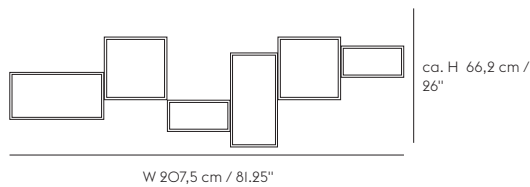

## Dimensions

### Small

Length: 33,2 cm / 13"  
 Height: 16,6 cm / 6.5"  
 Width: 26 cm / 10.25"

**CONFIG. 4**

- 2 Mini Stacked - Small
- 2 Mini Stacked - Medium
- 1 Mini Stacked - Large

**CONFIG. 5**

- 2 Mini Stacked - Small
- 1 Mini Stacked - Medium
- 2 Mini Stacked - Large

**CONFIG. 6**

- 1 Mini Stacked - Small
- 2 Mini Stacked - Medium
- 2 Mini Stacked - Large

**CONFIG. 7**

- 2 Mini Stacked - Small
- 2 Mini Stacked - Medium
- 2 Mini Stacked - Large

**CONFIG. 8**

- 1 Mini Stacked - Small
- 2 Mini Stacked - Medium
- 2 Mini Stacked - Large

Mini Stacked Clips are not shown on the drawings. Please follow assembly instruction & guidelines. All indicated dimensions are non-binding, can vary according to distance between modules and are subject to the right of modification at any time.