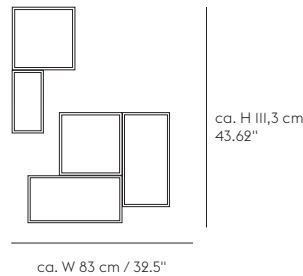

CONFIG. 8

- 1 Mini Stacked - Small
- 2 Mini Stacked - Medium
- 2 Mini Stacked - Large

Mini Stacked Clips are not shown on the drawings. Please follow assembly instruction & guidelines. All indicated dimensions are non-binding, can vary according to distance between modules and are subject to the right of modification at any time.